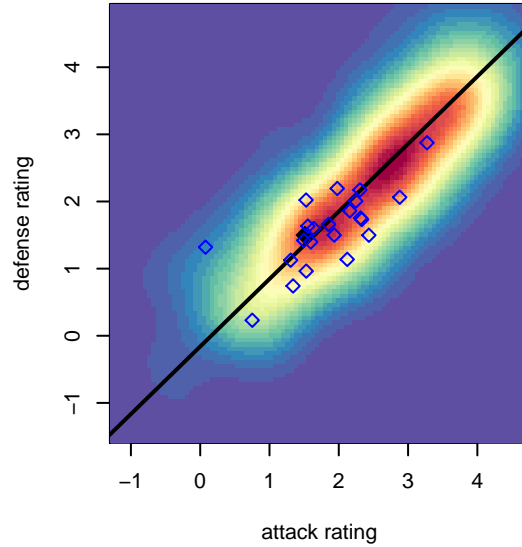

**attack and defense rating
relative to others at age
and all opponents in last 13 months**