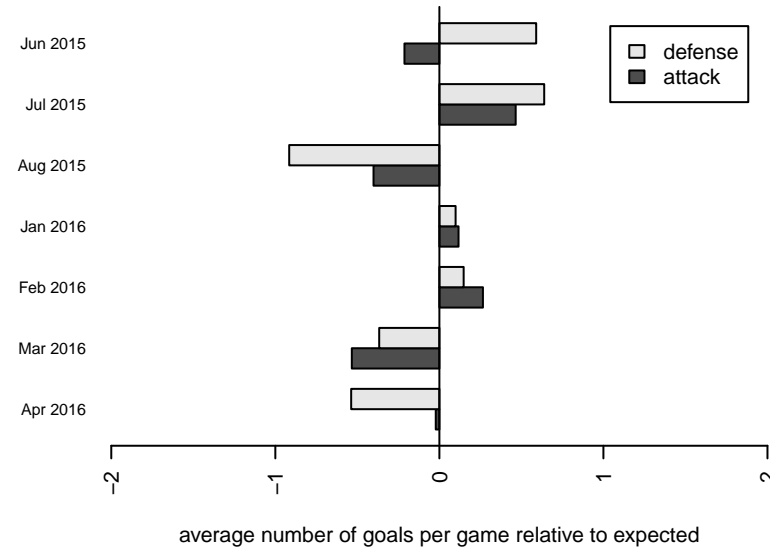

Performance relative to 13 month average