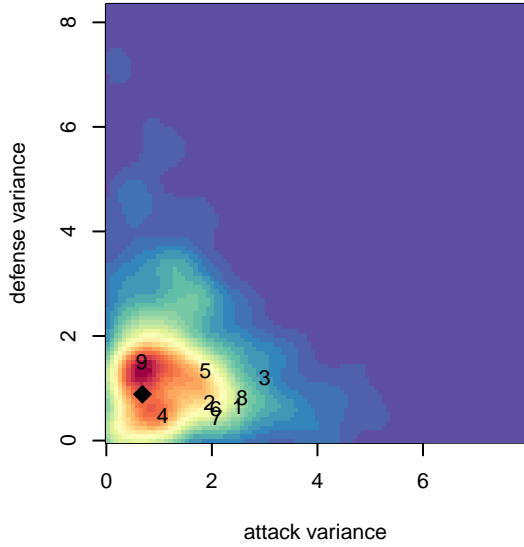

WA Rush White G99

Washington Rush SC
 Everett, WA
 G99 total strength=1234
 attack=4.53 defense=4.48
 fall league = Win RCL G99 Div 4

alt names used:
 Washington Rush G99 White
 WASHINGTON RUSH G99 WHITE (WA)
 WASHINGTON RUSH G99 WHITE (WA)
 Washington Rush G99 White B
 Washington Rush G99 White
 Washinton Rush G99 White
 Washington Rush G99 White

WA Rush White G99
 Dots are actual minus expected GF (blue circles) and GA (red triangles).
 Blue line is smoothed change in attack strength. Red is smoothed change in defense strength.

**attack and defense variance (black dot)
relative to other teams
and top 10 in region**