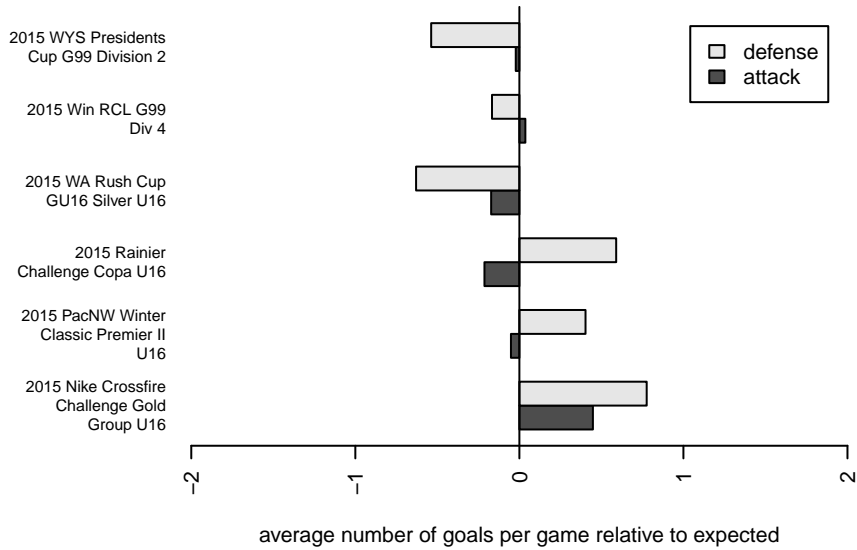

Performance relative to 13 month average