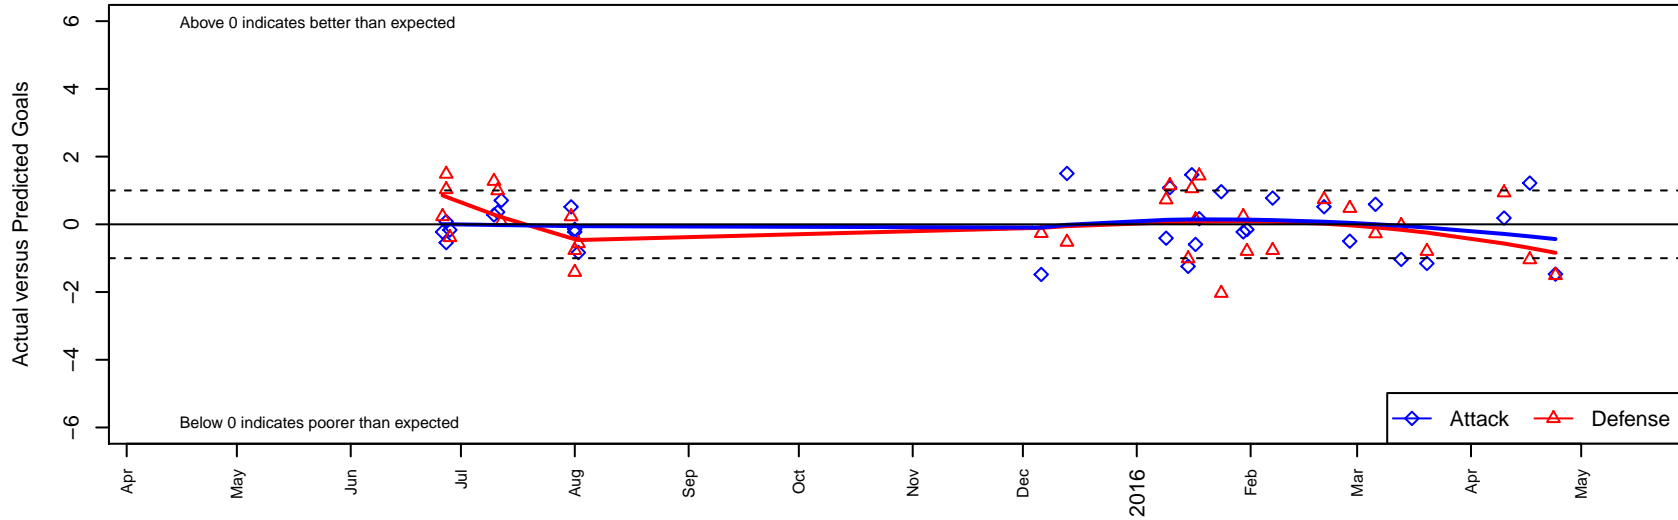

WA Rush White G99

Washington Rush SC
 Everett, WA
 G99 total strength=1234
 attack=4.53 defense=4.48
 fall league = Win RCL G99 Div 4

alt names used:
 Washington Rush G99 White
 WASHINGTON RUSH G99 WHITE (WA)
 WASHINGTON RUSH G99 WHITE (WA)
 Washington Rush G99 White B
 Washington Rush G99 White
 Washinton Rush G99 White
 Washington Rush G99 White

WA Rush White G99
 Dots are actual minus expected GF (blue circles) and GA (red triangles).
 Blue line is smoothed change in attack strength. Red is smoothed change in defense strength.

**attack and defense variance (black dot)
relative to other teams
and top 10 in region**