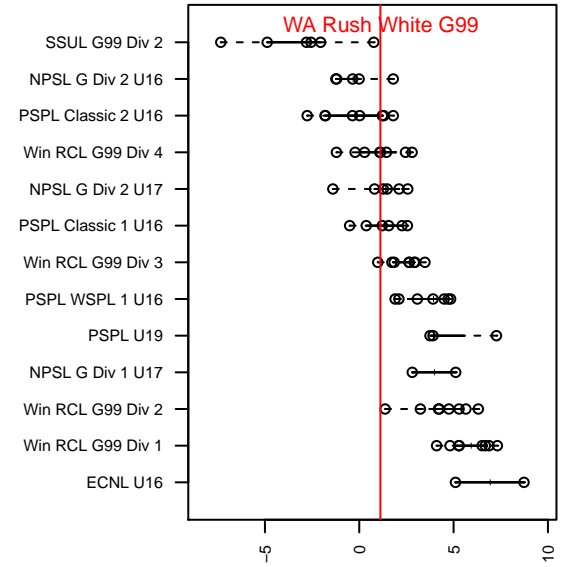

**attack and defense rating
relative to others at age
and all opponents in last 13 months**